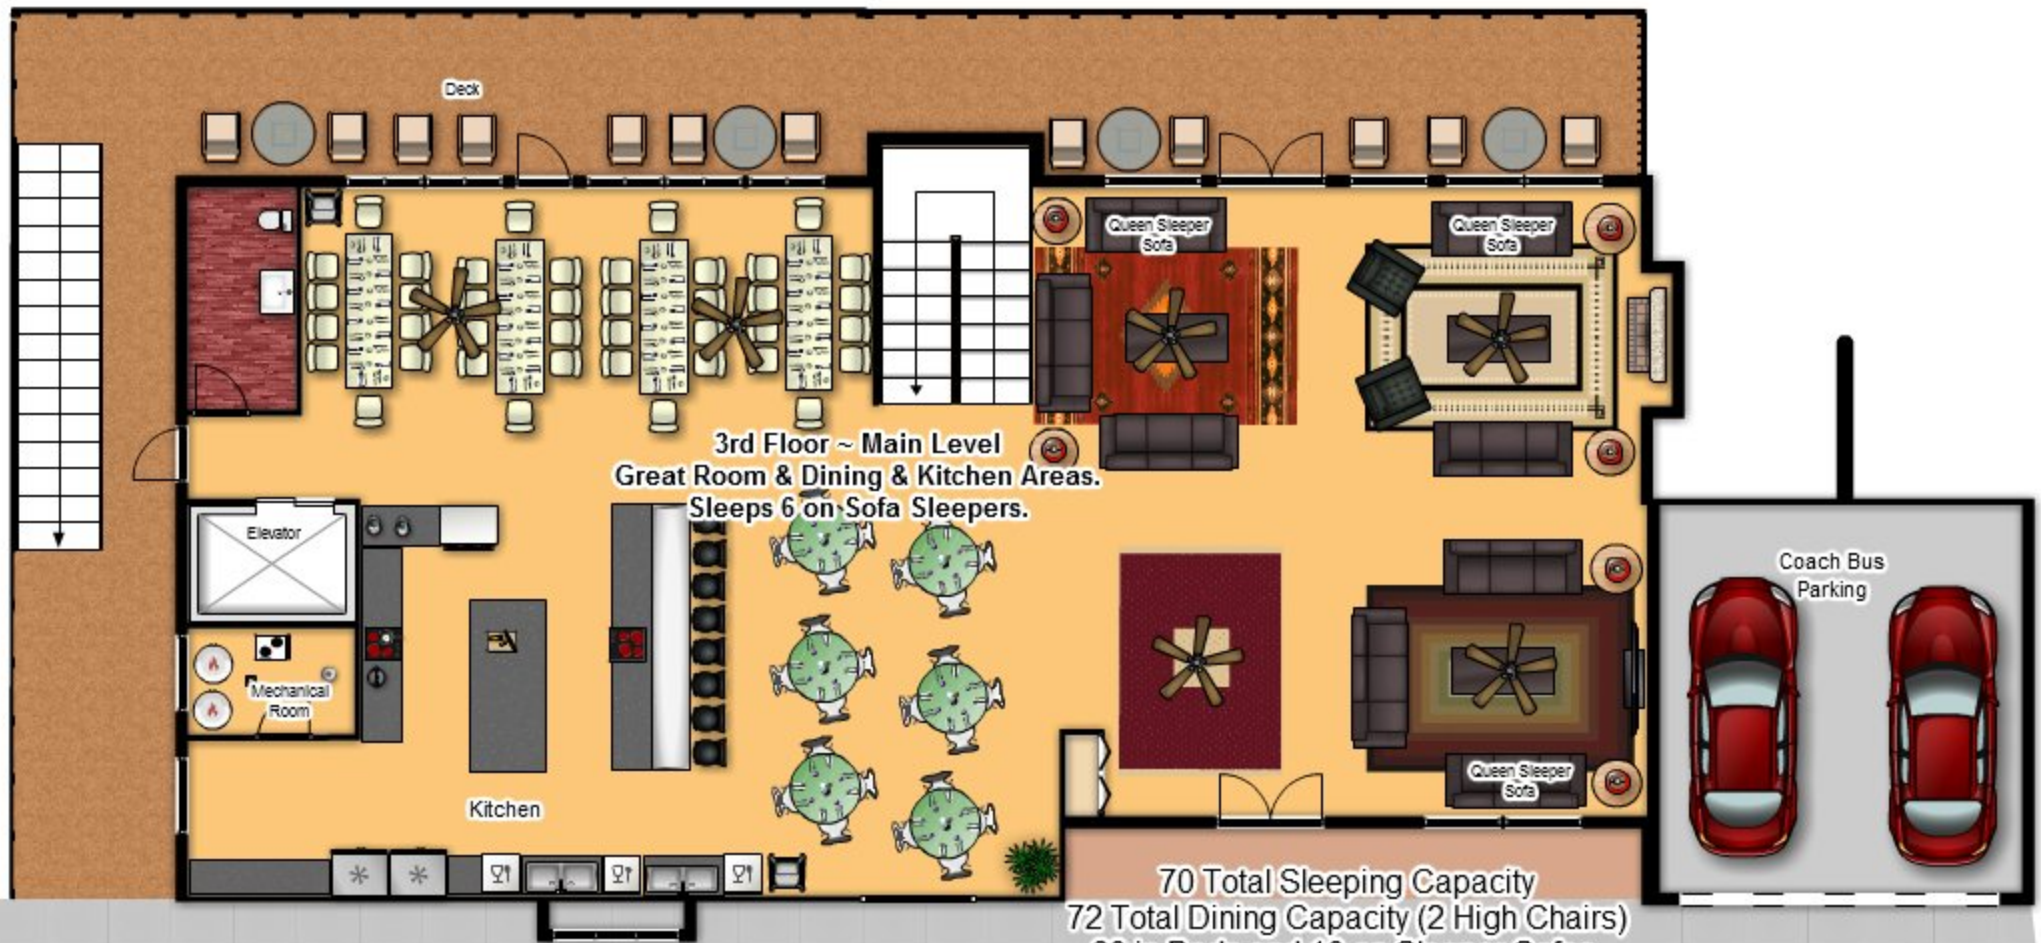

2nd Floor ~ 5 Bedrooms
Hot Tub, Game & Bar & Bunk Rooms.
Sleeps 36 in Beds & 4 in Sleeper Sofas.

Bunk Bed Room #205
24 Twin XL Beds
Stacked 3 High

Game & Arcade
Room

Bar Room

King Bed
Room #201

King Bed
Room #202

King Bed
Room #203

King Bed
Room #204

Queen over Queen
Bunk Bed

Hot Tub

Tub
Shower

Elevator

Laundry Room

Sprinkler Control
Room

HVAC

HVAC

HVAC

Shower

Shower

Shower

Tub
Shower

Queen Sofa
Sleeper

Queen Sofa
Sleeper

Fireplace
See Tru

Ample Parking. Can fit 2 Coach Busses. Enough parking to have cars park in two rows.

4th Floor ~ 4 Bedrooms
Sleeps 12 in Beds.

Open to Great Room Below