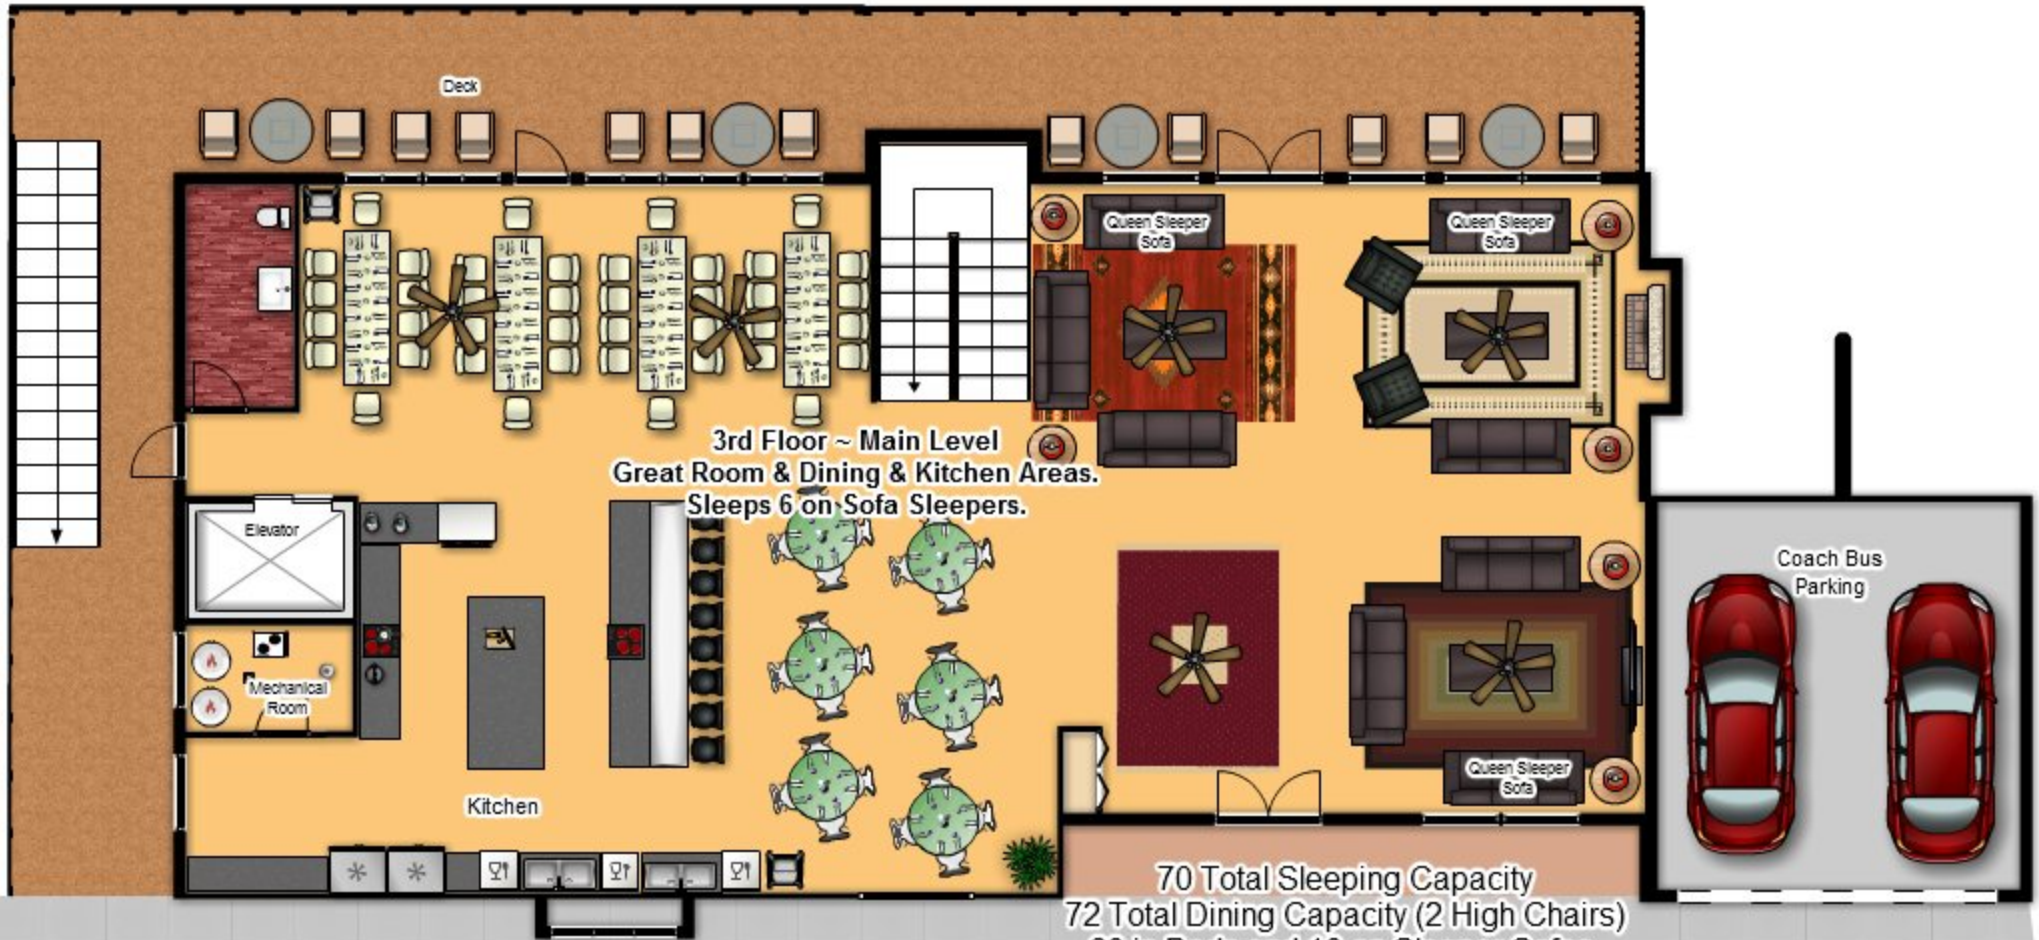

2nd Floor ~ 5 Bedrooms  
Hot Tub, Game & Bar & Bunk Rooms.  
Sleeps 36 in Beds & 4 in Sleeper Sofas.

Bunk Bed Room #205  
24 Twin XL Beds  
Stacked 3 High

Game & Arcade Room

Bar Room

King Bed Room #201

King Bed Room #202

HVAC

Shower

Tub Shower

Hot Tub

Shower

Shower

Tub Shower

Queen Sofa Sleeper

Queen Sofa Sleeper

Fireplace See Tru

70 Total Sleeping Capacity  
72 Total Dining Capacity (2 High Chairs)  
60 in Beds and 10 on Sleeper Sofas.

Ample Parking. Can fit 2 Coach Busses. Enough parking to have cars park in two rows.